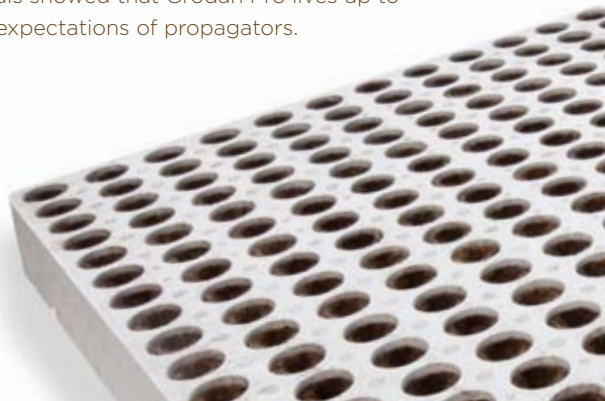

Vision technology pushes back boundaries

■ The basic principle behind the new Vision technology was Grodan Next Generation technology.

The knowhow acquired in developing substrate blocks and slabs was combined with the latest insights in the field of high-grade stone wool products. Extensive trials preceded the technology's introduction. Those trials showed that Grodan Pro lives up to the high expectations of propagators.