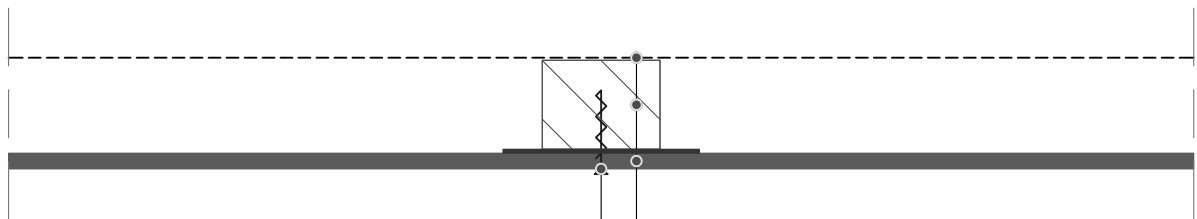

ROCKPANEL FIXING

BREATHABLE MEMBRANE
BATTENS $\geq 28 \times 70$ mm
EPDM FOAM GASKET
ROCKPANEL BOARD ≥ 6 mm

ROCKPANEL FIXING

BREATHABLE MEMBRANE
BATTENS $\geq 28 \times 45$ mm
EPDM FOAM GASKET
ROCKPANEL BOARD ≥ 6 mm